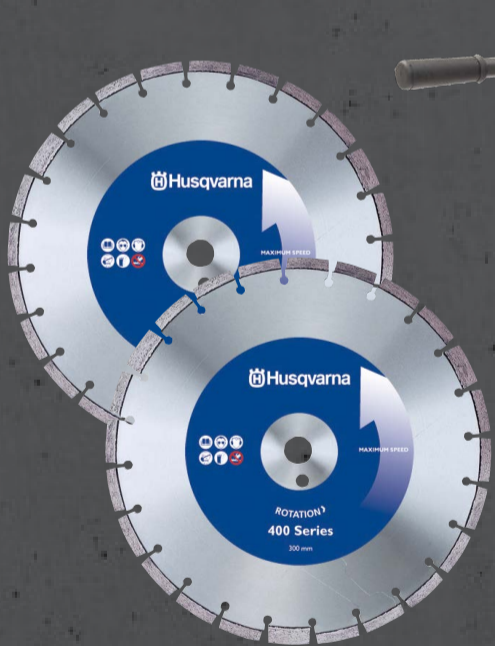

**CUT  
CORE  
GRIND  
SAW**

  
**Husqvarna**

# CUT DEEPER, EASIER WITH OUR FLOORSAW PACKAGE

FS400LV Flat Saw with 2 x 400 Series White Diamond Blades\*\*

420 White Diamond Blades  
525 36 29-01

FS400LV Flatsaw  
965 14 82-01

Total Package  
Price  
**\$4,399\***  
Inc. GST