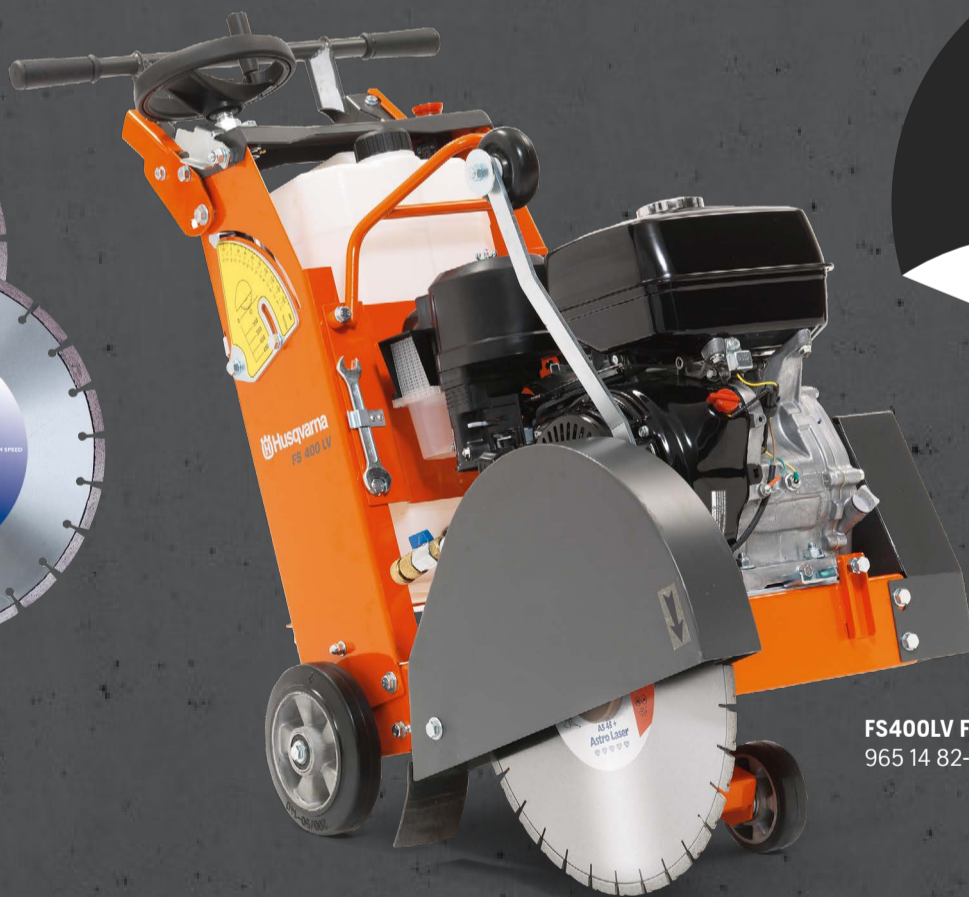

**CUT  
CORE  
GRIND  
SAW**

  
**Husqvarna**

# CUT DEEPER, EASIER WITH OUR FLOORSAW PACKAGE

FS400LV Flat Saw with 2 x 400 Series White Diamond Blades\*\*

420 White Diamond Blades  
525 36 29-01

FS400LV Flatsaw  
965 14 82-01

Total Package  
Price  
**\$4,399\***  
Inc. GST